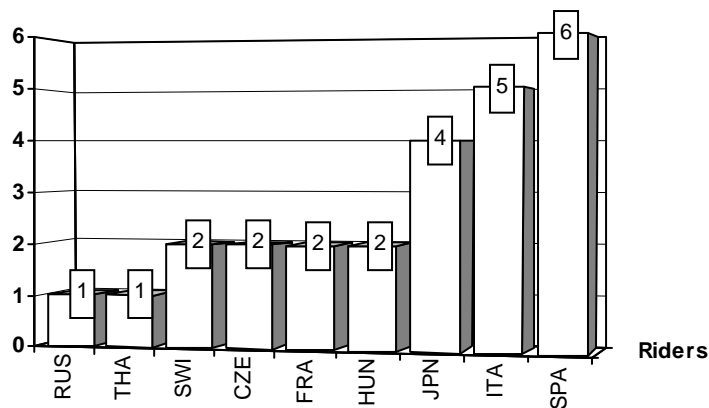

W=Wildcard R()=Replacement __=Replaced i=Trophy Michel Metraux Cup r=Rookie of the year

These data/results cannot be reproduced, stored and/or transmitted in whole or in part by any manner of electronic, mechanical, photocopying, recording, broadcasting or otherwise now known or herein after developed without the previous express consent by the copyright owner, except for reproduction in daily press and regular printed publications on sale to the public within 60 days of the event related to those data/results and always provided that copyright symbol appears together as follows below.