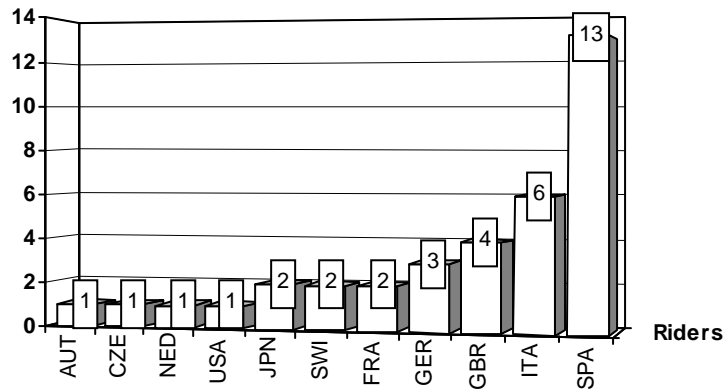

W=Wildcard   R( )=Replacement   __=Replaced   i=Trophy Michel Metraux Cup   r=Rookie of the year

These data/results cannot be reproduced, stored and/or transmitted in whole or in part by any manner of electronic, mechanical, photocopying, recording, broadcasting or otherwise now known or herein after developed without the previous express consent by the copyright owner, except for reproduction in daily press and regular printed publications on sale to the public within 60 days of the event related to those data/results and always provided that copyright symbol appears together as follows below.
© DORNA, 2009