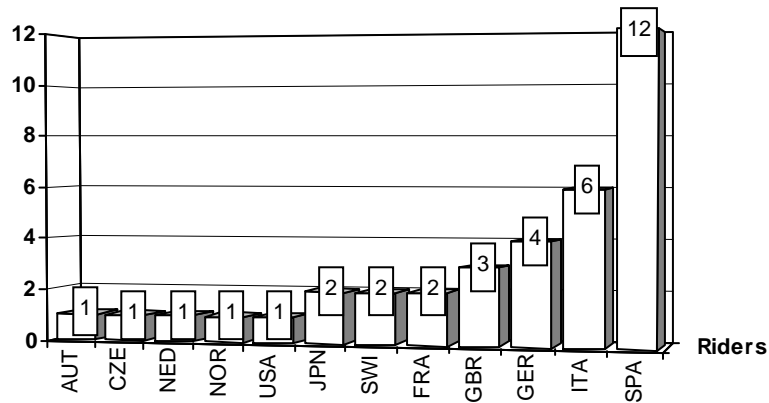

4005 m.

GP GENERALI DE LA COMUNITAT VALENCIANA

Entry List

Rider

Nation Team

Motorcycle

W=Wildcard

R( )=Replacement ___=Replaced

i=Trophy Michel Metraux Cup r=Rookie of the year

These data/results cannot be reproduced, stored and/or transmitted in whole or in part by any manner of electronic, mechanical, photocopying, recording, broadcasting or otherwise now known or herein after developed without the previous express consent by the copyright owner, except for reproduction in daily press and regular printed publications on sale to the public within 60 days of the event related to those data/results and always provided that copyright symbol appears together as follows below.

© DORNA, 2009