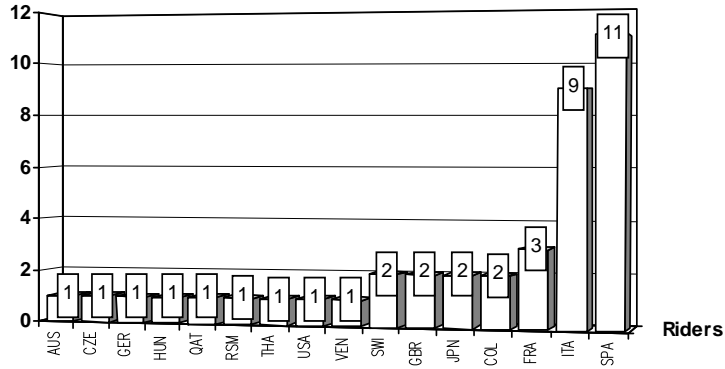

W=Wildcard   R( )=Replacement   __=Replaced   i=Trophy Michel Metraux Cup   r=Rookie of the year

These data/results cannot be reproduced, stored and/or transmitted in whole or in part by any manner of electronic, mechanical, photocopying, recording, broadcasting or otherwise now known or herein after developed without the previous express consent by the copyright owner, except for reproduction in daily press and regular printed publications on sale to the public within 60 days of the event related to those data/results and always provided that copyright symbol appears together as follows below.
© DORNA, 2010