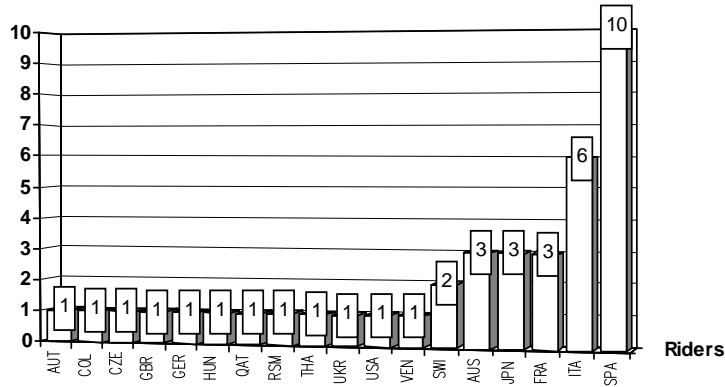

W=Wildcard   R( )=Replacement   __=Replaced   i=Trophy Michel Metraux Cup   r=Rookie of the year

These data/results cannot be reproduced, stored and/or transmitted in whole or in part by any manner of electronic, mechanical, photocopying, recording, broadcasting or otherwise now known or herein after developed without the previous express consent by the copyright owner, except for reproduction in daily press and regular printed publications on sale to the public within 60 days of the event related to those data/results and always provided that copyright symbol appears together as follows below.
© DORNA, 2010