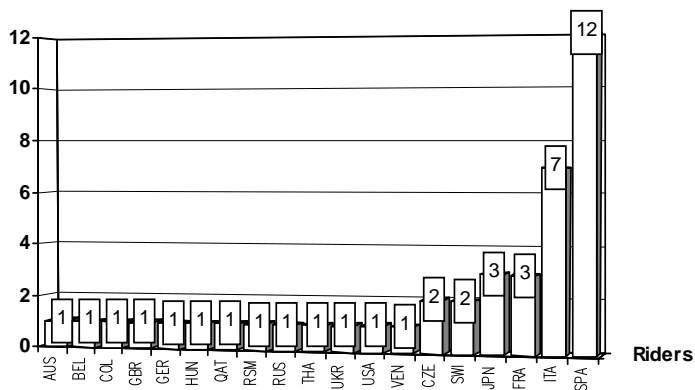

© DORNA, 2010

4727 m.

GRAN PREMI APEROL DE CATALUNYA

Entry List

Rider

Nation Team

Motorcycle

W=Wildcard