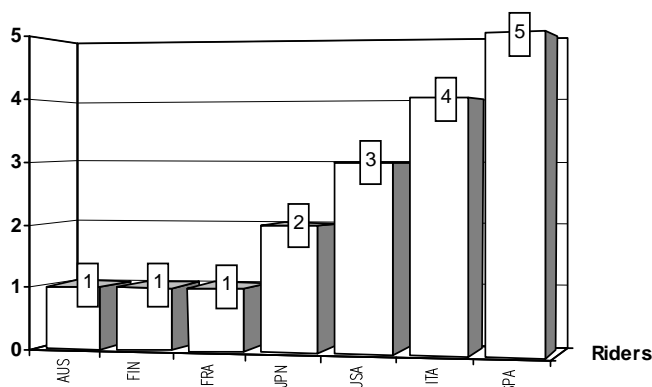

W=Wildcard

R()=Replacement ___=Replaced

i=Trophy Michel Metraux Cup r=Rookie of the year

These data/results cannot be reproduced, stored and/or transmitted in whole or in part by any manner of electronic, mechanical, photocopying, recording, broadcasting or otherwise now known or herein after developed without the previous express consent by the copyright owner, except for reproduction in daily press and regular printed publications on sale to the public within 60 days of the event related to those data/results and always provided that copyright symbol appears together as follows below.