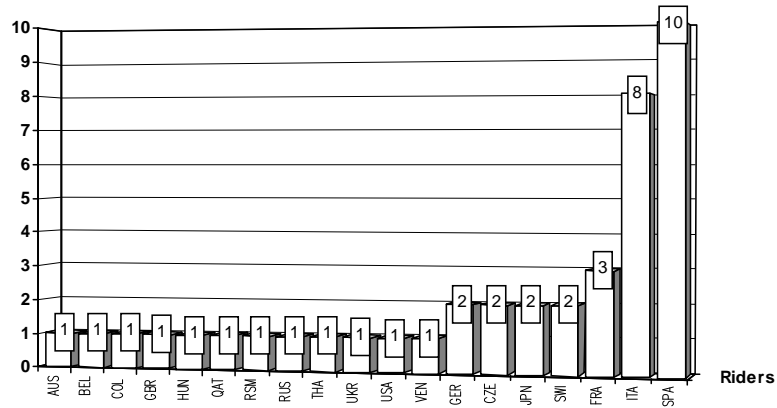

W=Wildcard   R( )=Replacement   __=Replaced   i=Trophy Michel Metraux Cup   r=Rookie of the year

These data/results cannot be reproduced, stored and/or transmitted in whole or in part by any manner of electronic, mechanical, photocopying, recording, broadcasting or otherwise now known or herein after developed without the previous express consent by the copyright owner, except for reproduction in daily press and regular printed publications on sale to the public within 60 days of the event related to those data/results and always provided that copyright symbol appears together as follows below.
© DORNA, 2010