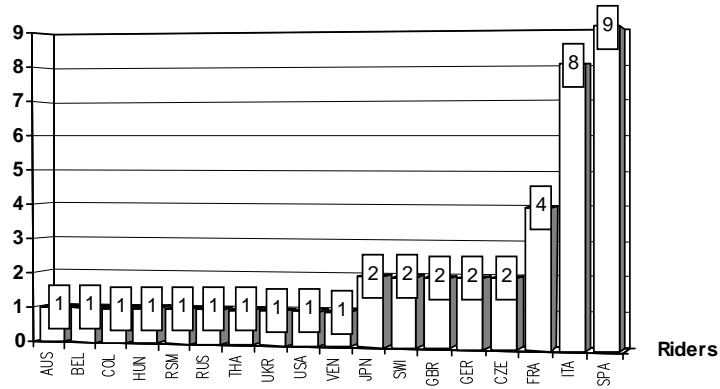

© DORNA, 2010

Official MotoGP Timing by **TISSOT**
www.motogp.com

Computerised results and timing service provided by **TISSOT**

Moto2

AIRASIA BRITISH GRAND PRIX

Entry List

 <i>Rider</i>	<i>Nation Team</i>	<i>Motorcycle</i>
--	--------------------	-------------------