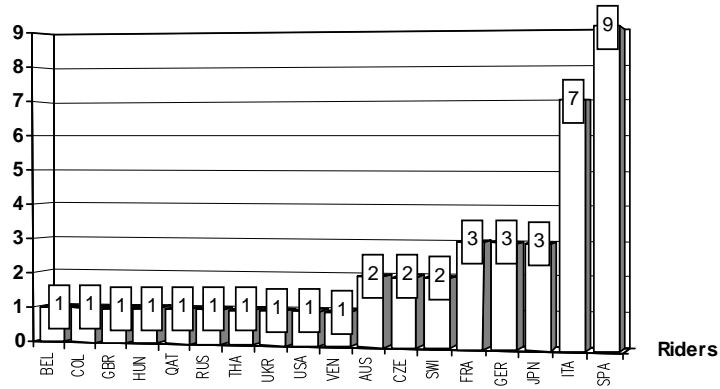

W=Wildcard   R( )=Replacement   __=Replaced   i=Trophy Michel Metraux Cup   r=Rookie of the year

These data/results cannot be reproduced, stored and/or transmitted in whole or in part by any manner of electronic, mechanical, photocopying, recording, broadcasting or otherwise now known or herein after developed without the previous express consent by the copyright owner, except for reproduction in daily press and regular printed publications on sale to the public within 60 days of the event related to those data/results and always provided that copyright symbol appears together as follows below.
© DORNA, 2010