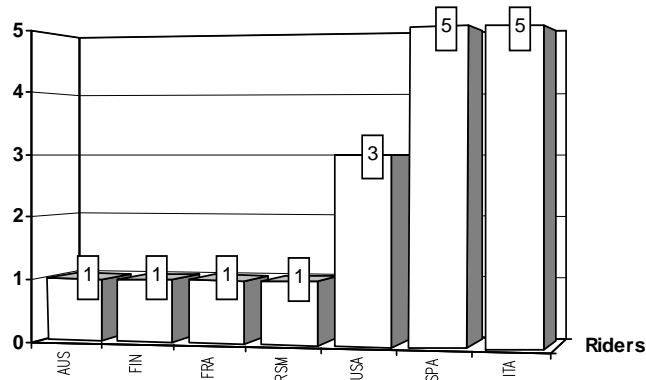

W=Wildcard R()=Replacement __=Replaced i=Trophy Michel Metraux Cup r=Rookie of the year

These data/results cannot be reproduced, stored and/or transmitted in whole or in part by any manner of electronic, mechanical, photocopying, recording, broadcasting or otherwise now known or herein after developed without the previous express consent by the copyright owner, except for reproduction in daily press and regular printed publications on sale to the public within 60 days of the event related to those data/results and always provided that copyright symbol appears together as follows below.
© DORNA, 2010