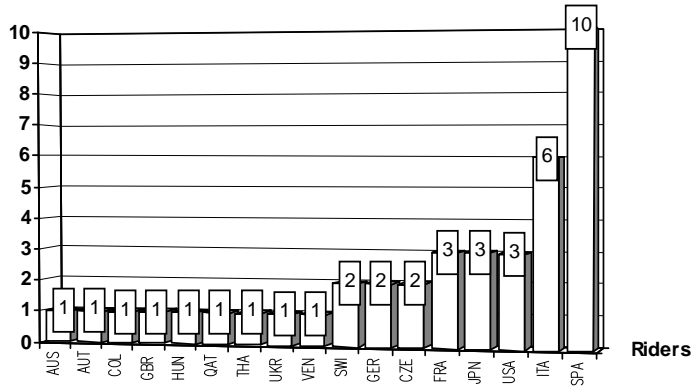

W=Wildcard   R( )=Replacement   __=Replaced   i=Trophy Michel Metraux Cup   r=Rookie of the year

These data/results cannot be reproduced, stored and/or transmitted in whole or in part by any manner of electronic, mechanical, photocopying, recording, broadcasting or otherwise now known or herein after developed without the previous express consent by the copyright owner, except for reproduction in daily press and regular printed publications on sale to the public within 60 days of the event related to those data/results and always provided that copyright symbol appears together as follows below.
© DORNA, 2010