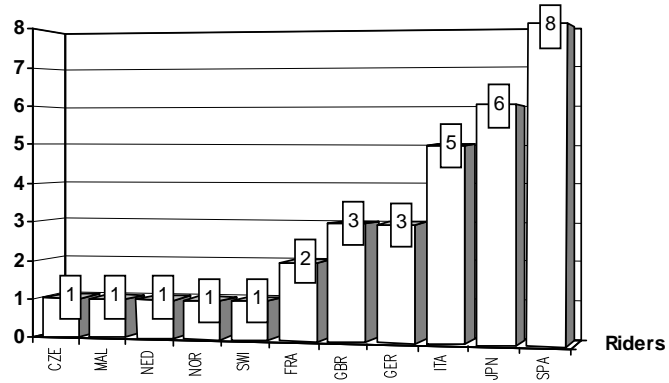

Motorcycle

W=Wildcard R()=Replacement __=Replaced i=Trophy Michel Metraux Cup r=Rookie of the year

These data/results cannot be reproduced, stored and/or transmitted in whole or in part by any manner of electronic, mechanical, photocopying, recording, broadcasting or otherwise now known or herein after developed without the previous express consent by the copyright owner, except for reproduction in daily press and regular printed publications on sale to the public within 60 days of the event related to those data/results and always provided that copyright symbol appears together as follows below.