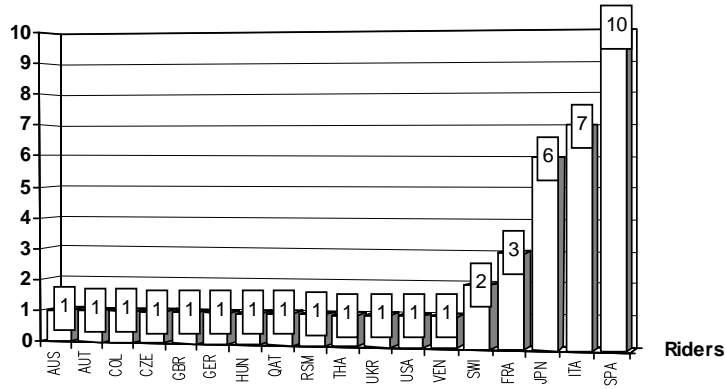

W=Wildcard      R( )=Replacement      \_\_=Replaced      i=Trophy Michel Metraux Cup      r=Rookie of the year

These data/results cannot be reproduced, stored and/or transmitted in whole or in part by any manner of electronic, mechanical, photocopying, recording, broadcasting or otherwise now known or herein after developed without the previous express consent by the copyright owner, except for reproduction in daily press and regular printed publications on sale to the public within 60 days of the event related to those data/results and always provided that copyright symbol appears together as follows below.