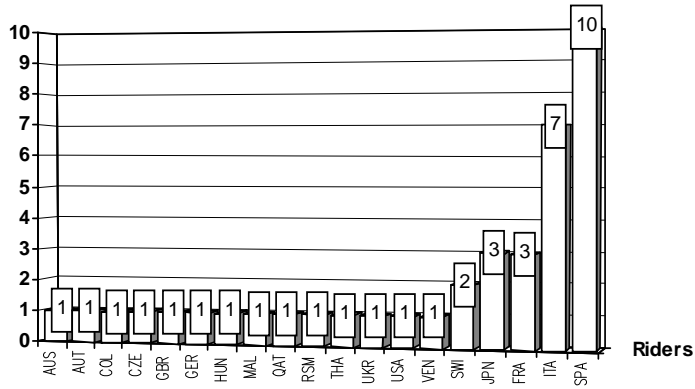

W=Wildcard

R()=Replacement

__=Replaced

i=Trophy Michel Metraux Cup r=Rookie of the year

These data/results cannot be reproduced, stored and/or transmitted in whole or in part by any manner of electronic, mechanical, photocopying, recording, broadcasting or otherwise now known or herein after developed without the previous express consent by the copyright owner, except for reproduction in daily press and regular printed publications on sale to the public within 60 days of the event related to those data/results and always provided that copyright symbol appears together as follows below.