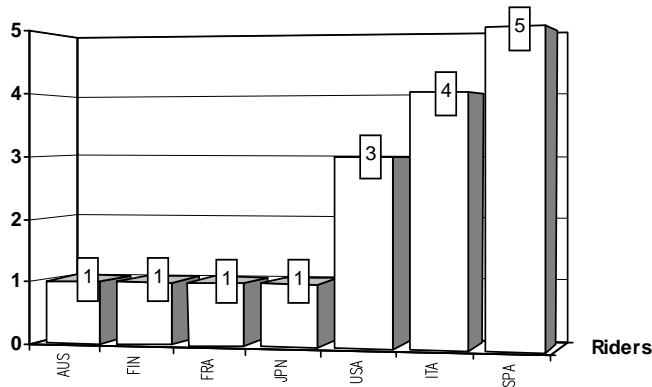

W=Wildcard R()=Replacement __=Replaced i=Trophy Michel Metraux Cup r=Rookie of the year

These data/results cannot be reproduced, stored and/or transmitted in whole or in part by any manner of electronic, mechanical, photocopying, recording, broadcasting or otherwise now known or herein after developed without the previous express consent by the copyright owner, except for reproduction in daily press and regular printed publications on sale to the public within 60 days of the event related to those data/results and always provided that copyright symbol appears together as follows below.
© DORNA, 2010