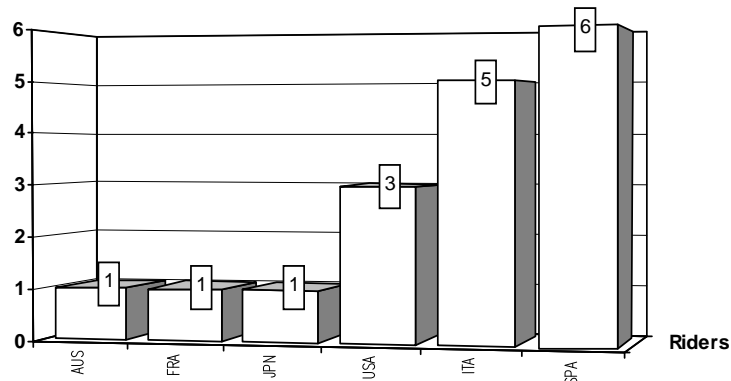

W=Wildcard R()=Replacement __=Replaced i=Trophy Michel Metraux Cup r=Rookie of the year

These data/results cannot be reproduced, stored and/or transmitted in whole or in part by any manner of electronic, mechanical, photocopying, recording, broadcasting or otherwise now known or herein after developed without the previous express consent by the copyright owner, except for reproduction in daily press and regular printed publications on sale to the public within 60 days of the event related to those data/results and always provided that copyright symbol appears together as follows below.
© DORNA, 2010