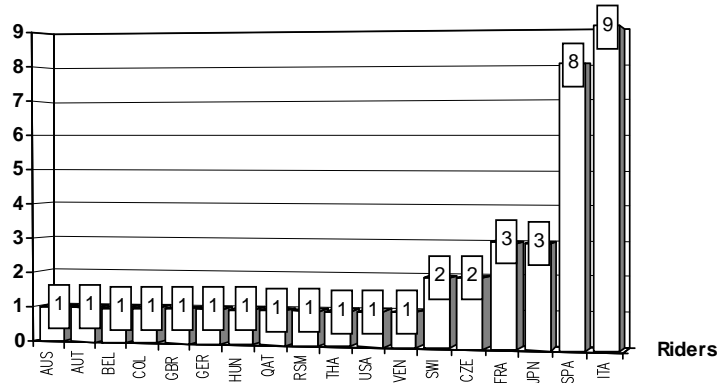

© DORNA, 2010

Computerised results and timing service provided by **TISSOT**

Moto2

GP APEROL DI SAN MARINO E RIVIERA DI RIMINI

Entry List

Rider

Nation Team

Motorcycle