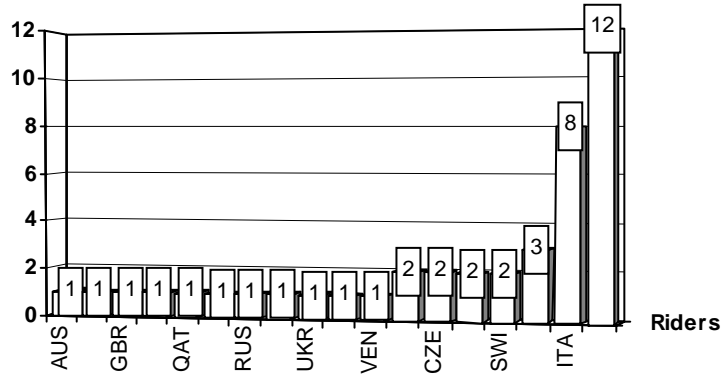

W=Wildcard   R( )=Replacement   __=Replaced   i=Trophy Michel Metraux Cup   r=Rookie of the year

These data/results cannot be reproduced, stored and/or transmitted in whole or in part by any manner of electronic, mechanical, photocopying, recording, broadcasting or otherwise now known or herein after developed without the previous express consent by the copyright owner, except for reproduction in daily press and regular printed publications on sale to the public within 60 days of the event related to those data/results and always provided that copyright symbol appears together as follows below.
© DORNA, 2010