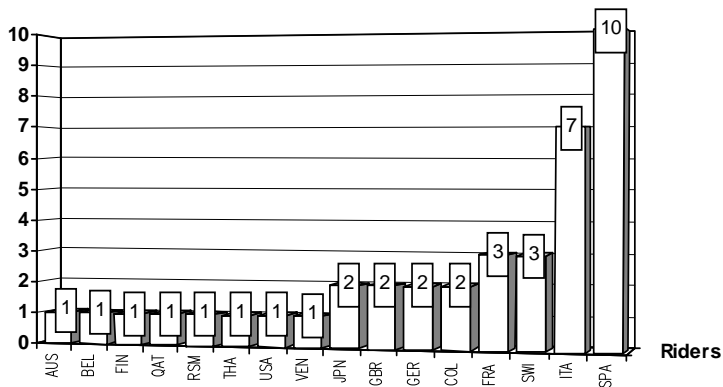

Motorland Aragon

Computerised results and timing service provided by **TISSOT**

Moto2

GRAN PREMIO DE ARAGÓN

5078 m.

Entry List

Rider

Nation Team

Motorcycle

W=Wildcard

R( )=Replacement   __=Replaced

i=Trophy Michel Metraux Cup   r=Rookie of the year

These data/results cannot be reproduced, stored and/or transmitted in whole or in part by any manner of electronic, mechanical, photocopying, recording, broadcasting or otherwise now known or herein after developed without the previous express consent by the copyright owner, except for reproduction in daily press and regular printed publications on sale to the public within 60 days of the event related to those data/results and always provided that copyright symbol appears together as follows below.

© DORNA, 2011

Official MotoGP Timing by **TISSOT**
www.motogp.com