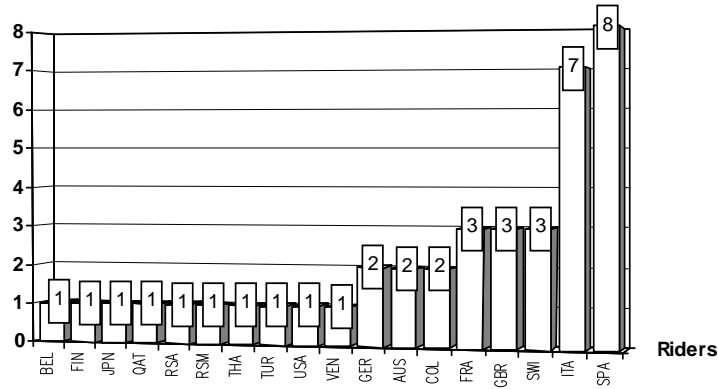

Motorcycle

W=Wildcard R()=Replacement __=Replaced i=Trophy Michel Metraux Cup r=Rookie of the year

These data/results cannot be reproduced, stored and/or transmitted in whole or in part by any manner of electronic, mechanical, photocopying, recording, broadcasting or otherwise now known or herein after developed without the previous express consent by the copyright owner, except for reproduction in daily press and regular printed publications on sale to the public within 60 days of the event related to those data/results and always provided that copyright symbol appears together as follows below.