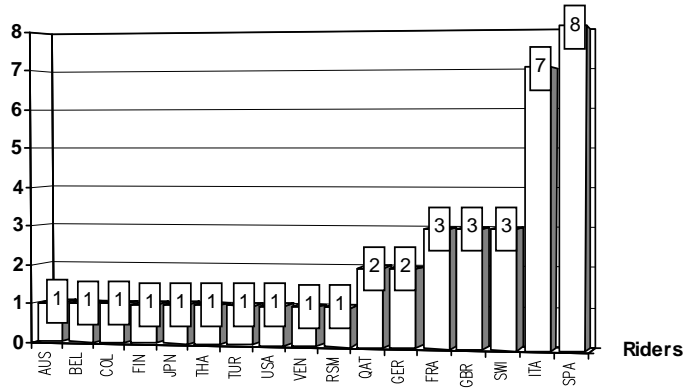

W=Wildcard   R( )=Replacement   __=Replaced   i=Trophy Michel Metraux Cup   r=Rookie of the year

These data/results cannot be reproduced, stored and/or transmitted in whole or in part by any manner of electronic, mechanical, photocopying, recording, broadcasting or otherwise now known or herein after developed without the previous express consent by the copyright owner, except for reproduction in daily press and regular printed publications on sale to the public within 60 days of the event related to those data/results and always provided that copyright symbol appears together as follows below.
© DORNA, 2011