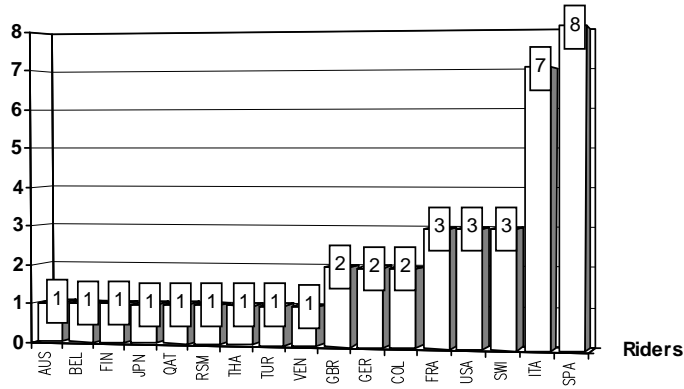

W=Wildcard   R( )=Replacement   __=Replaced   i=Trophy Michel Metraux Cup   r=Rookie of the year

These data/results cannot be reproduced, stored and/or transmitted in whole or in part by any manner of electronic, mechanical, photocopying, recording, broadcasting or otherwise now known or herein after developed without the previous express consent by the copyright owner, except for reproduction in daily press and regular printed publications on sale to the public within 60 days of the event related to those data/results and always provided that copyright symbol appears together as follows below.
© DORNA, 2011