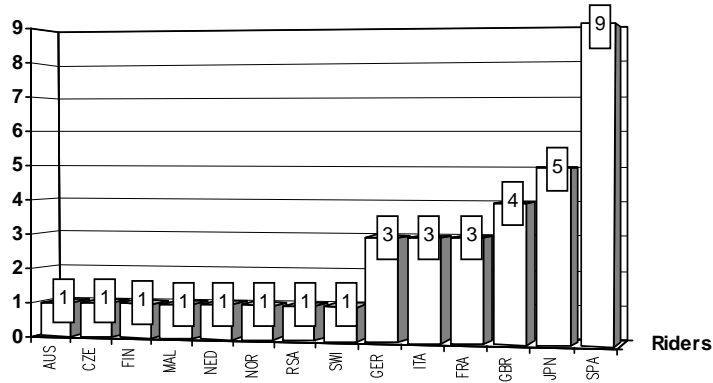

Computerised results and timing service provided by **TISSOT**

125cc

GRAND PRIX OF JAPAN

Entry List

Rider

Nation Team

Motorcycle

W=Wildcard R()=Replacement __=Replaced i=Trophy Michel Metraux Cup r=Rookie of the year