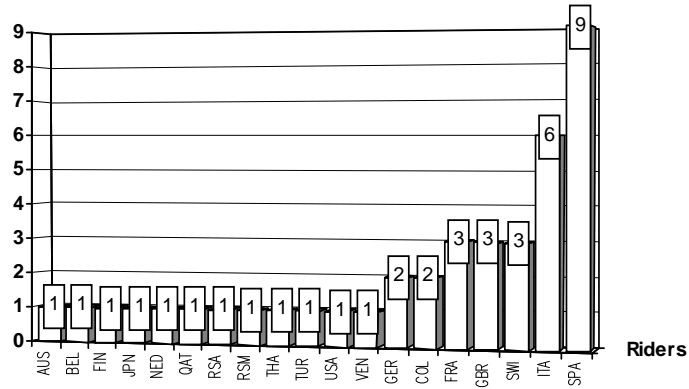

Assen

4542 m.

Computerised results and timing service provided by **TISSOT**

Moto2

IVECO TT ASSEN

Entry List

Rider

Nation Team

Motorcycle

W=Wildcard   R( )=Replacement   __=Replaced   i=Trophy Michel Metraux Cup   r=Rookie of the year

These data/results cannot be reproduced, stored and/or transmitted in whole or in part by any manner of electronic, mechanical, photocopying, recording, broadcasting or otherwise now known or herein after developed without the previous express consent by the copyright owner, except for reproduction in daily press and regular printed publications on sale to the public within 60 days of the event related to those data/results and always provided that copyright symbol appears together as follows below.

© DORNA, 2011

Official MotoGP Timing by **TISSOT**
www.motogp.com