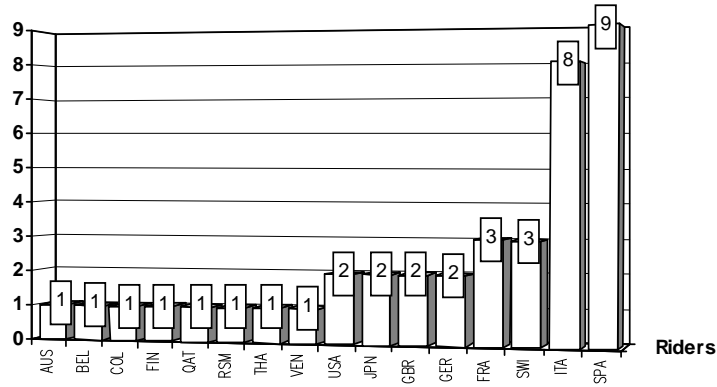

W=Wildcard R()=Replacement __=Replaced i=Trophy Michel Metraux Cup r=Rookie of the year

These data/results cannot be reproduced, stored and/or transmitted in whole or in part by any manner of electronic, mechanical, photocopying, recording, broadcasting or otherwise now known or herein after developed without the previous express consent by the copyright owner, except for reproduction in daily press and regular printed publications on sale to the public within 60 days of the event related to those data/results and always provided that copyright symbol appears together as follows below.