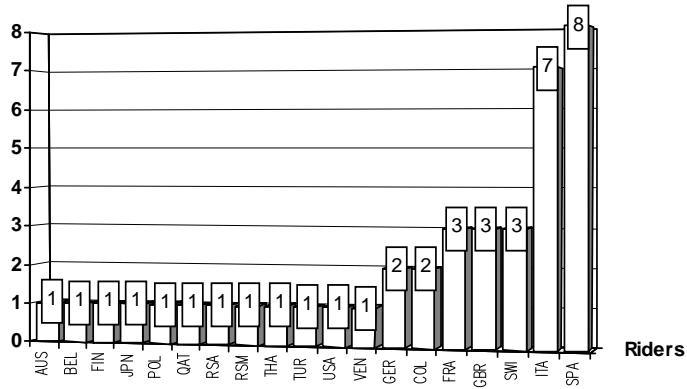

W=Wildcard R( )=Replacement __=Replaced i=Trophy Michel Metraux Cup r=Rookie of the year

These data/results cannot be reproduced, stored and/or transmitted in whole or in part by any manner of electronic, mechanical, photocopying, recording, broadcasting or otherwise now known or herein after developed without the previous express consent by the copyright owner, except for reproduction in daily press and regular printed publications on sale to the public within 60 days of the event related to those data/results and always provided that copyright symbol appears together as follows below.
© DORNA, 2011