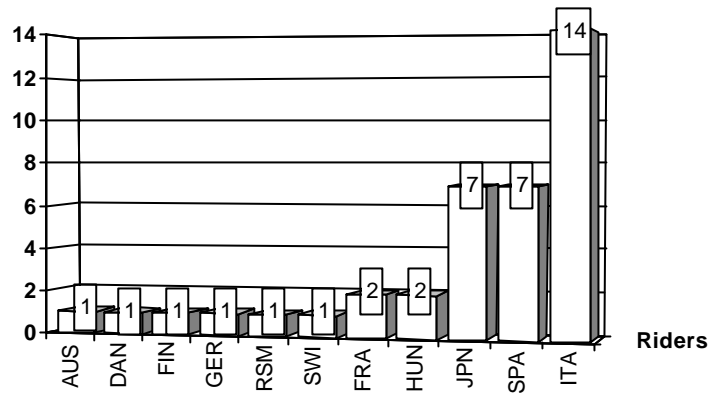

W=Wildcard R( )=Replacement __=Replaced i=Trophy Michel Metraux Cup r=Rookie of the year

These data/results cannot be reproduced, stored and/or transmitted in whole or in part by any manner of electronic, mechanical, photocopying, recording, broadcasting or otherwise now known or herein after developed without the previous express consent by the copyright owner, except for reproduction in daily press and regular printed publications on sale to the public within 60 days of the event related to those data/results and always provided that copyright symbol appears together as follows below.
© DORNA, 2003

Official information of MotoGP

www.motograndprix.com

Motegi, Thursday, October 02, 2003