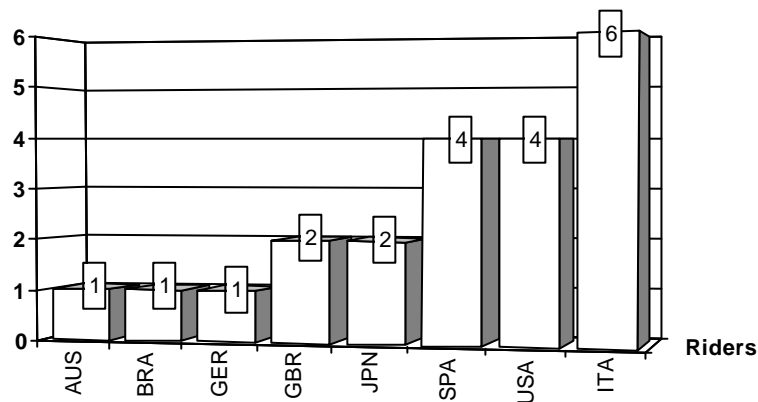

Computerised results and timing service

MotoGP

GAULOISES TT ASSEN

Entry List

1

	Rider	Nation	Team	Motorcycle
	3 BIAGGI Max	ITA	Repsol Honda Team	HONDA
	4 BARROS Alex	BRA	Camel Honda	HONDA
	5 EDWARDS Colin	USA	Gauloises Yamaha Team	YAMAHA
	6 TAMADA Makoto	JPN	Konica Minolta Honda	HONDA
	7 CHECA Carlos	SPA	Ducati Marlboro Team	DUCATI
	10 ROBERTS Kenny	USA	Team Suzuki MotoGP	SUZUKI
	11 XAUS Ruben	SPA	Fortuna Yamaha Team	YAMAHA
	12 BAYLISS Troy	AUS	Camel Honda	HONDA
	15 GIBERNAU Sete	SPA	Movistar Honda MotoGP	HONDA
	21 HOPKINS John	USA	Team Suzuki MotoGP	SUZUKI
r	24 <u>ELIAS Toni</u>	<u>SPA</u>	<u>Fortuna Yamaha Team</u>	<u>YAMAHA</u>
r	27 BATTAINI Franco	ITA	Blata WCM	BLATA
	33 MELANDRI Marco	ITA	Movistar Honda MotoGP	HONDA
r	44 ROLFO Roberto	ITA	Team D'Antin Pramac	DUCATI
	46 ROSSI Valentino	ITA	Gauloises Yamaha Team	YAMAHA
	56 NAKANO Shinya	JPN	Kawasaki Racing Team	KAWASAKI
	65 CAPIROSSI Loris	ITA	Ducati Marlboro Team	DUCATI
	66 HOFMANN Alex	GER	Kawasaki Racing Team	KAWASAKI
	67 BYRNE Shane	GBR	Team Roberts	PROTON KR
	69 HAYDEN Nicky	USA	Repsol Honda Team	HONDA
	77 ELLISON James	GBR	Blata WCM	BLATA
R(24	94 CHECA David	SPA	Fortuna Yamaha Team	YAMAHA

W=Wildcard

R()=Replacement __=Replaced

i=Trophy Michel Metraux Cup r=Rookie of the year

These data/results cannot be reproduced, stored and/or transmitted in whole or in part by any manner of electronic, mechanical, photocopying, recording, broadcasting or otherwise now known or herein after developed without the previous express consent by the copyright owner, except for reproduction in daily press and regular printed publications on sale to the public within 60 days of the event related to those data/results and always provided that copyright symbol appears together as follows below.