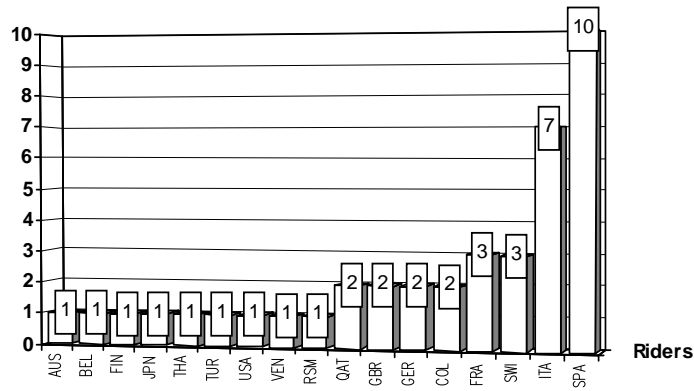

© DORNA, 2011

GP GENERALI DE LA COMUNITAT VALENCIANA

4005 m.

Entry List

Rider

Nation Team

Motorcycle

W=Wildcard R()=Replacement __=Replaced i=Trophy Michel Metraux Cup r=Rookie of the year