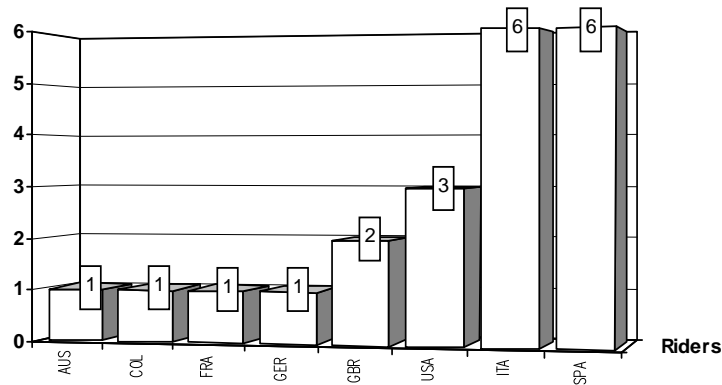

W=Wildcard R()=Replacement __=Replaced *=CRT Status r=Rookie of the year

These data/results cannot be reproduced, stored and/or transmitted in whole or in part by any manner of electronic, mechanical, photocopying, recording, broadcasting or otherwise now known or herein after developed without the previous express consent by the copyright owner, except for reproduction in daily press and regular printed publications on sale to the public within 60 days of the event related to those data/results and always provided that copyright symbol appears together as follows below.
© DORNA, 2012