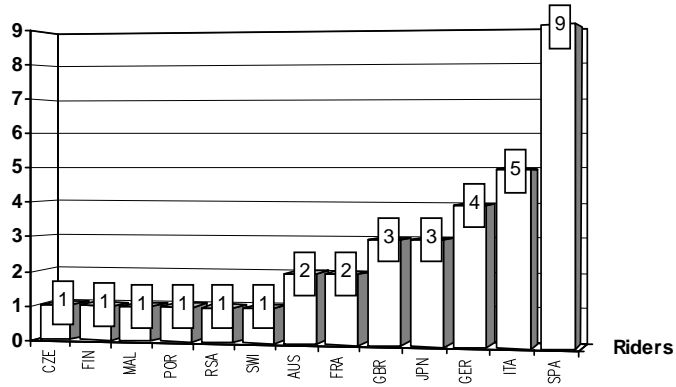

Nation Team

Motorcycle

W=Wildcard R()=Replacement __=Replaced i=Trophy Michel Metraux Cup r=Rookie of the year

These data/results cannot be reproduced, stored and/or transmitted in whole or in part by any manner of electronic, mechanical, photocopying, recording, broadcasting or otherwise now known or herein after developed without the previous express consent by the copyright owner, except for reproduction in daily press and regular printed publications on sale to the public within 60 days of the event related to those data/results and always provided that copyright symbol appears together as follows below.
© DORNA, 2012