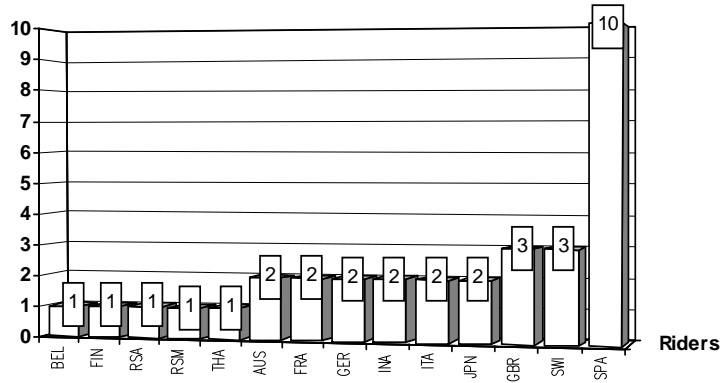

## HERTZ BRITISH GRAND PRIX

### Entry List

1

*Rider*

*Nation Team*

*Motorcycle*

W=Wildcard      R( )=Replacement      \_\_=Replaced      i=Trophy Michel Metraux Cup      r=Rookie of the year

These data/results cannot be reproduced, stored and/or transmitted in whole or in part by any manner of electronic, mechanical, photocopying, recording, broadcasting or otherwise now known or herein after developed without the previous express consent by the copyright owner, except for reproduction in daily press and regular printed publications on sale to the public within 60 days of the event related to those data/results and always provided that copyright symbol appears together as follows below.