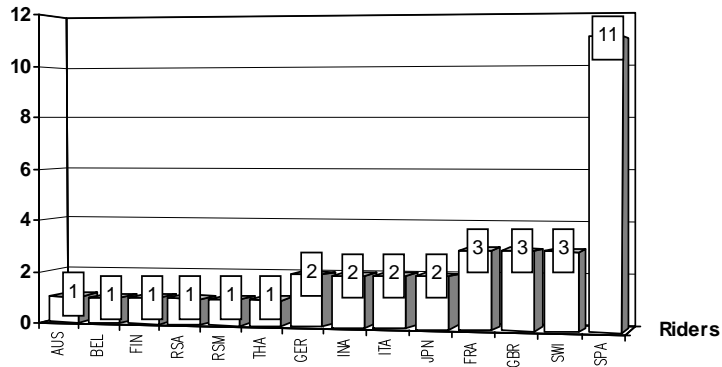

Nation Team

Motorcycle

W=Wildcard R()=Replacement __=Replaced i=Trophy Michel Metraux Cup r=Rookie of the year

These data/results cannot be reproduced, stored and/or transmitted in whole or in part by any manner of electronic, mechanical, photocopying, recording, broadcasting or otherwise now known or herein after developed without the previous express consent by the copyright owner, except for reproduction in daily press and regular printed publications on sale to the public within 60 days of the event related to those data/results and always provided that copyright symbol appears together as follows below.