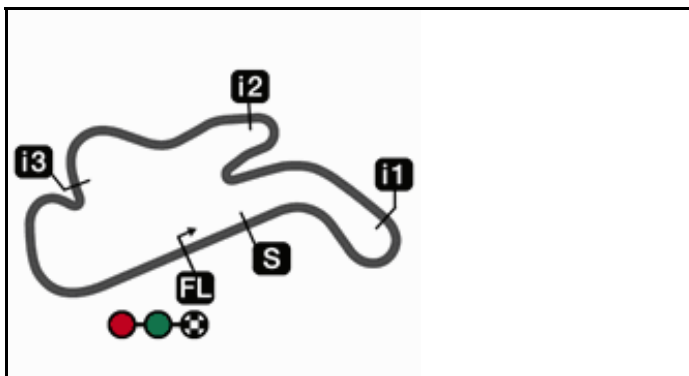

4448 m.

TISSOT AUSTRALIAN GRAND PRIX

Circuit information: Phillip Island

2014 Info

Records Season Rider Motorcycle Time Speed

MotoGP

1. Valentino ROSSI (ITA)
2. Jorge LORENZO (SPA)
3. Bradley SMITH (GBR)

Moto2

CIRCUIT DATA

Name	Phillip Island
Pole position	Left
Length	4,448 m. / 2.764 miles
Width	13 m.
Right corners	5
Left corners	7
Longest straight	900 m. / 0.559 miles
Constructed	1956
Modified	1988

2013 Info