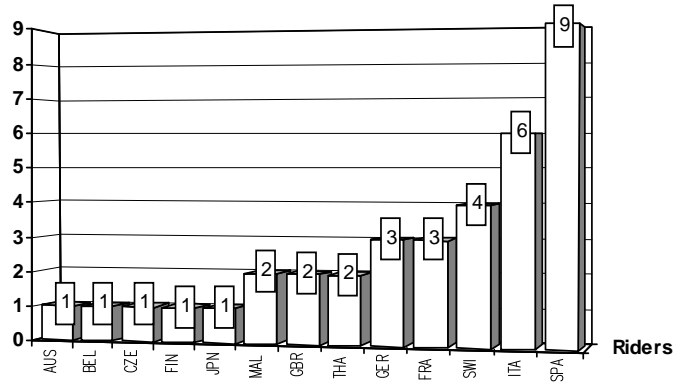

© DORNA, 2014

GP TIM DI SAN MARINO E DELLA RIVIERA DI RIMINI

4226 m.

Entry List

1

Rider

Nation Team

Motorcycle

W=Wildcard

R()=Replacement

__=Replaced

i=Trophy Michel Metraux Cup r=Rookie of the year

These data/results cannot be reproduced, stored and/or transmitted in whole or in part by any manner of electronic, mechanical, photocopying, recording, broadcasting or otherwise now known or herein after developed without the previous express consent by the copyright owner, except for reproduction in daily press and regular printed publications on sale to the public within 60 days of the event related to those data/results and always provided that copyright symbol appears together as follows below.