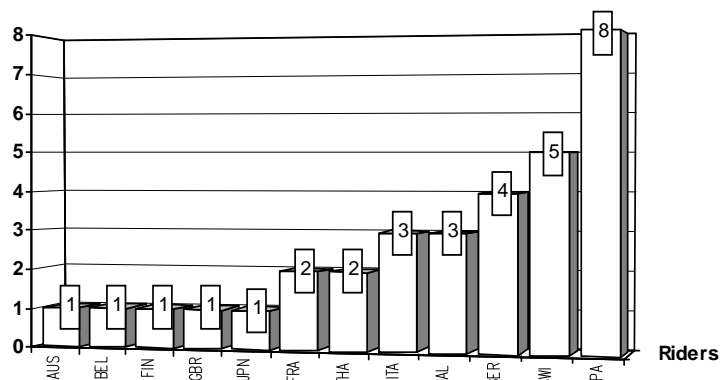

W=Wildcard

R(=)Replacement

__=Replaced

i=Trophy Michel Metraux Cup

r=Rookie of the year

These data/results cannot be reproduced, stored and/or transmitted in whole or in part by any manner of electronic, mechanical, photocopying, recording, broadcasting or otherwise now known or herein after developed without the previous express consent by the copyright owner, except for reproduction in daily press and regular printed publications on sale to the public within 60 days of the event related to those data/results and always provided that copyright symbol appears together as follows below.