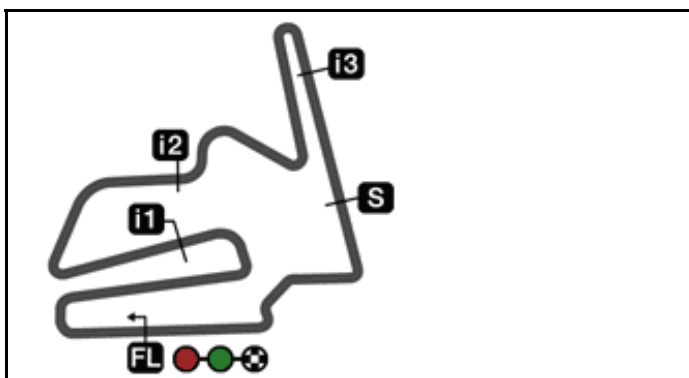

CIRCUIT DATA

Name	Twin Ring Motegi
Pole position	Left
Length	4,801 m. / 2.983 miles
Width	15 m.
Right corners	8
Left corners	6
Longest straight	762 m. / 0.473 miles
Constructed	1997
Modified	1997

2014 Info