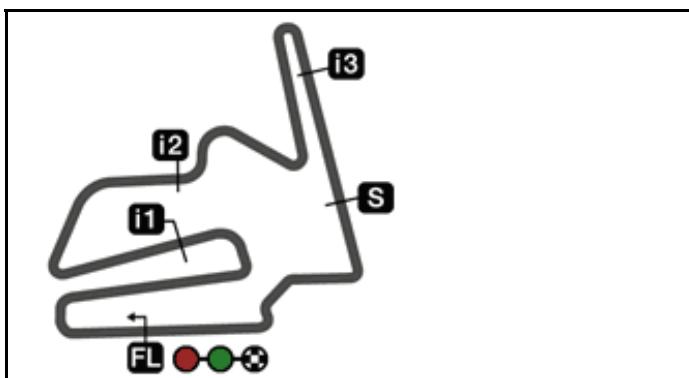

4801 m.

MOTUL GRAND PRIX OF JAPAN

Circuit information: Twin Ring Motegi

2016 Info

Records	Season	Rider	Motorcycle	Time	Speed
---------	--------	-------	------------	------	-------

MotoGP

1. Marc MARQUEZ (SPA)
2. Andrea DOVIZIOSO (ITA)
3. Maverick VIÑALES (SPA)

CIRCUIT DATA

Name	Twin Ring Motegi
Pole position	Left
Length	4,801 m. / 2.983 miles
Width	15 m.
Right corners	8
Left corners	6
Longest straight	762 m. / 0.473 miles
Constructed	1997
Modified	1997

2015 Info