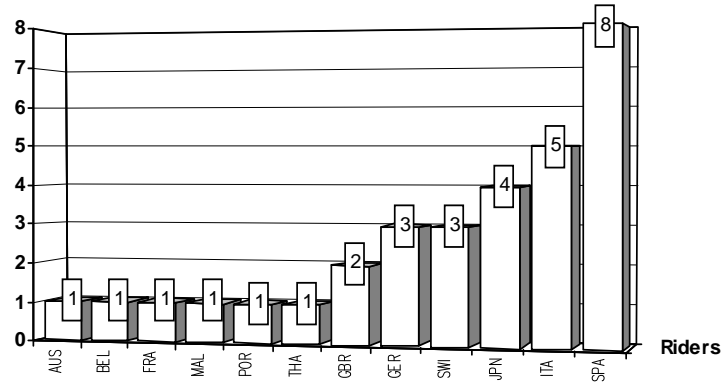

Rider

Nation Team

Motorcycle

W=Wildcard

R()=Replacement

__=Replaced

i=Trophy Michel Metraux Cup r=Rookie of the year

These data/results cannot be reproduced, stored and/or transmitted in whole or in part by any manner of electronic, mechanical, photocopying, recording, broadcasting or otherwise now known or herein after developed without the previous express consent by the copyright owner, except for reproduction in daily press and regular printed publications on sale to the public within 60 days of the event related to those data/results and always provided that copyright symbol appears together as follows below.