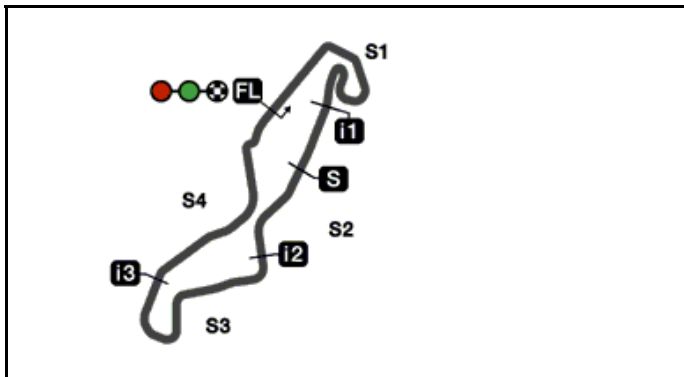

CIRCUIT DATA

Name	TT Circuit Assen
Pole position	Left
Length	4,542 m. / 2.822 miles
Width	14 m.
Right corners	12
Left corners	6
Longest straight	487 m. / 0.303 miles
Constructed	1955
Modified	2012

2015 Info