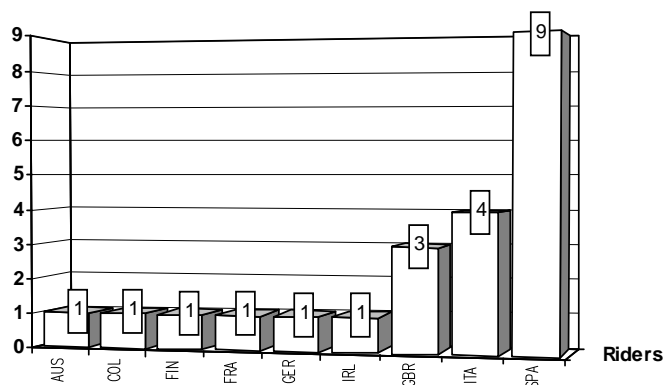

4005 m.

GRAN PREMIO MOTUL DE LA COMUNITAT VALENCIANA

MotoGP

Entry List

1

	<i>Rider</i>	<i>Nation Team</i>	<i>Motorcycle</i>
	4 DOVIZIOSO Andrea (Dov)	ITA Ducati Team	DUCATI
*	6 BRADL Stefan (Brd)	GER Aprilia Racing Team Gresini	APRILIA
*	8 BARBERA Hector (Bar)	SPA Avintia Racing	DUCATI
*	9 PETRUCCI Danilo (Pet)	ITA OCTO Pramac Yakhnich	DUCATI
*	19 BAUTISTA Alvaro (Bau)	SPA Aprilia Racing Team Gresini	APRILIA
	25 VIÑALES Maverick (Viñ)	SPA Team SUZUKI ECSTAR	SUZUKI
	26 PEDROSA Dani (Ped)	SPA Repsol Honda Team	HONDA
*	29 IANNONE Andrea (Ian)	ITA Ducati Team	DUCATI
*	35 CRUTCHLOW Cal (Cru)	GBR LCR Honda	HONDA
W	36 KALLIO Mika (Kal)	FIN Red Bull KTM Factory Racing	KTM
*	38 SMITH Bradley (Smi)	GBR Monster Yamaha Tech 3	YAMAHA
	41 ESPARGARO Aleix (EsA)	SPA Team SUZUKI ECSTAR	SUZUKI
*	43 MILLER Jack (Mil)	AUS Estrella Galicia 0,0 Marc VDS	HONDA
*	44 ESPARGARO Pol (EsP)	SPA Monster Yamaha Tech 3	YAMAHA
*	45 REDDING Scott (Red)	GBR OCTO Pramac Yakhnich	DUCATI
	46 ROSSI Valentino (Ros)	ITA Movistar Yamaha MotoGP	YAMAHA
*	50 LAVERTY Eugene (Lav)	IRL Pull & Bear Aspar Team	DUCATI
r *	53 RABAT Tito (Rab)	SPA Estrella Galicia 0,0 Marc VDS	HONDA
*	68 HERNANDEZ Yonny (Her)	COL Pull & Bear Aspar Team	DUCATI
*	76 BAZ Loris (Baz)	FRA Avintia Racing	DUCATI
	93 MARQUEZ Marc (Maq)	SPA Repsol Honda Team	HONDA
	99 LORENZO Jorge (Lor)	SPA Movistar Yamaha MotoGP	YAMAHA

W=Wildcard

R()=Replacement

__=Replaced

*=Independent Team Rider

r=Rookie of the year

These data/results cannot be reproduced, stored and/or transmitted in whole or in part by any manner of electronic, mechanical, photocopying, recording, broadcasting or otherwise now known or herein after developed without the previous express consent by the copyright owner, except for reproduction in daily press and regular printed publications on sale to the public within 60 days of the event related to those data/results and always provided that copyright symbol appears together as follows below.