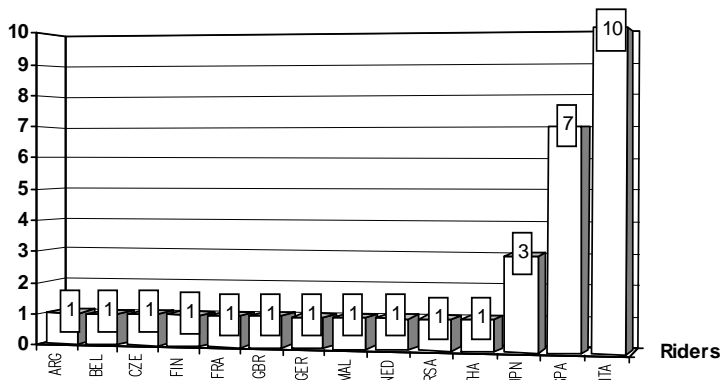

© DORNA, 2017

GRAN PREMIO MOTUL DE LA REPÚBLICA ARGENTINA

4806 m.

Entry List

1

Rider

Nation Team

Motorcycle

W=Wildcard

R()=Replacement

__=Replaced

i=Trophy Michel Metraux Cup r=Rookie of the year

These data/results cannot be reproduced, stored and/or transmitted in whole or in part by any manner of electronic, mechanical, photocopying, recording, broadcasting or otherwise now known or herein after developed without the previous express consent by the copyright owner, except for reproduction in daily press and regular printed publications on sale to the public within 60 days of the event related to those data/results and always provided that copyright symbol appears together as follows below.