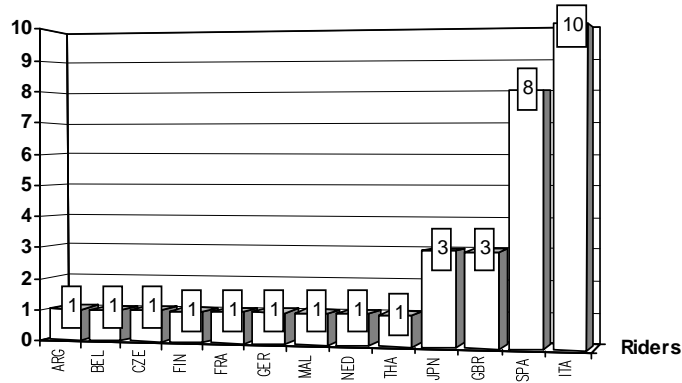

Nation Team

Motorcycle

W=Wildcard

R()=Replacement

__=Replaced

i=Trophy Michel Metraux Cup r=Rookie of the year

These data/results cannot be reproduced, stored and/or transmitted in whole or in part by any manner of electronic, mechanical, photocopying, recording, broadcasting or otherwise now known or herein after developed without the previous express consent by the copyright owner, except for reproduction in daily press and regular printed publications on sale to the public within 60 days of the event related to those data/results and always provided that copyright symbol appears together as follows below.