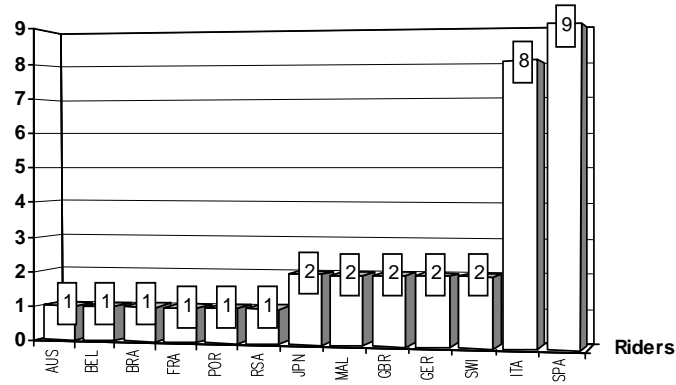

© DORNA, 2017

4005 m.

Entry List

1

Rider

Nation Team

Motorcycle

W=Wildcard