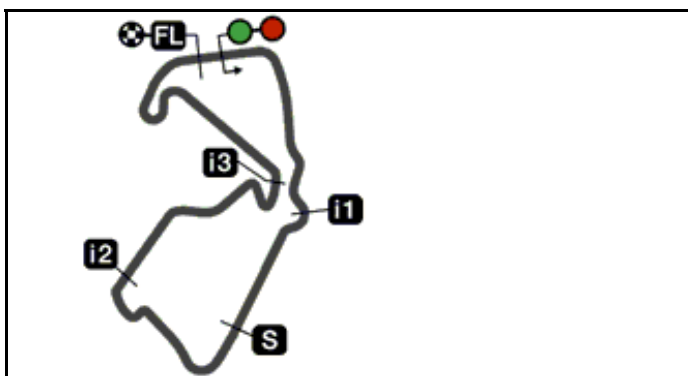

## CIRCUIT DATA

Name	Silverstone Circuit
Pole position	Left
Length	5,900 m. / 3.666 miles
Width	15 m.
Right corners	10
Left corners	8
Longest straight	770 m. / 0.478 miles
Constructed	1948
Modified	2010