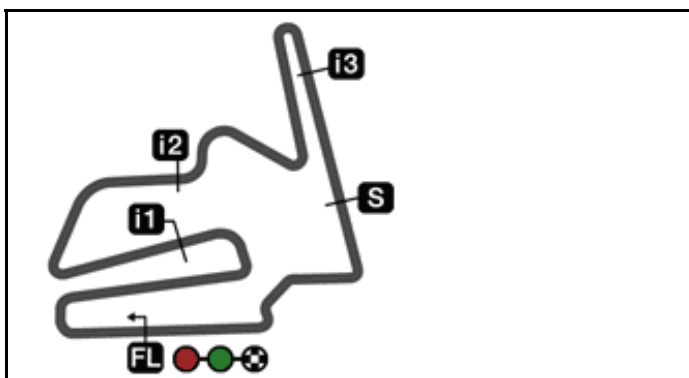

4801 m.

MOTUL GRAND PRIX OF JAPAN**Circuit information: Twin Ring Motegi****2019 Info****Records Season Rider****Motorcycle****Time****Speed****MotoGP**

All Time Lap Record	2015	Jorge LORENZO (SPA)	Yamaha	1'43.790	166.5 Km/h
Best Race Lap	2014	Jorge LORENZO (SPA)	Yamaha	1'45.350	164.0 Km/h
Best Pole	2015	Jorge LORENZO (SPA)	Yamaha	1'43.790	166.5 Km/h
Top Speed	2015	Andrea IANNONE (ITA)	Ducati		314.3 Km/h

**CIRCUIT DATA**

Name	Twin Ring Motegi
Pole position	Left
Length	4,801 m. / 2.983 miles
Width	15 m.
Right corners	8
Left corners	6
Longest straight	762 m. / 0.473 miles
Constructed	1997
Modified	1997

**2018 Info****Rider****Motorcycle****Time****Speed****MotoGP**