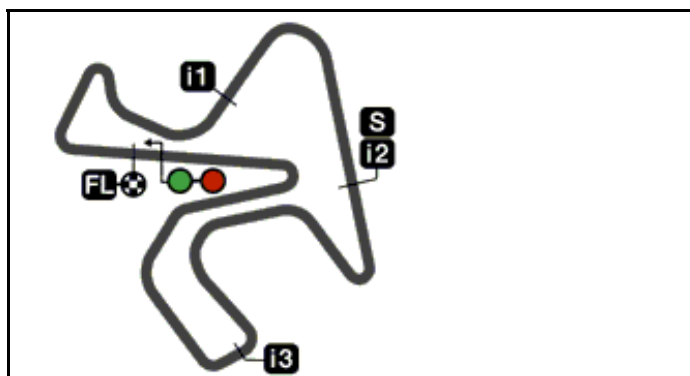

CIRCUIT DATA

Name	Circuito de Jerez - Angel Nieto
Pole position	Left
Length	4,423 m. / 2.748 miles
Width	11 m.
Right corners	8
Left corners	5
Longest straight	607 m. / 0.377 miles
Constructed	1986
Modified	2002